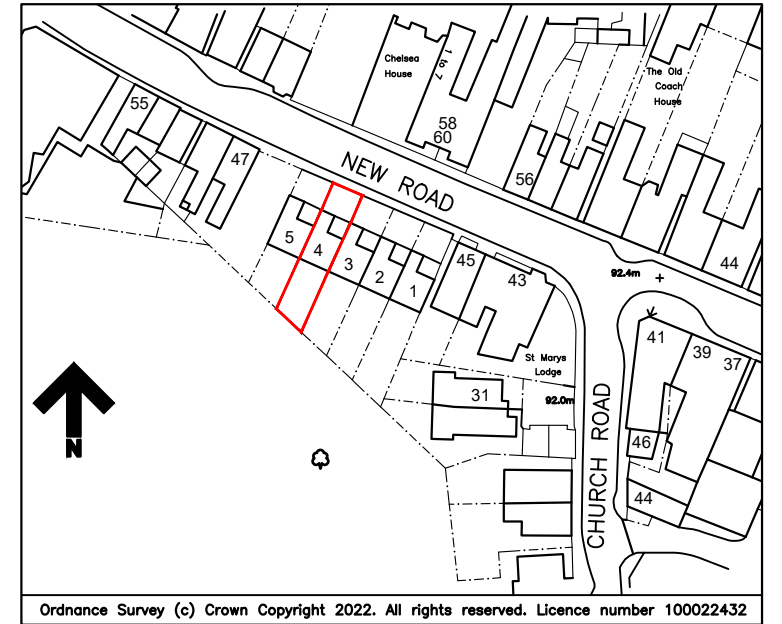

This drawing is copyright.

Site location plan 1:1250

Rev.	Description.	Date.

AT Design (Welwyn) Ltd Architectural Design Services 30c High Street, Welwyn, Herts AL6 9EQ Tel: 07931703297 - email: adamtrigg@hotmail.com

Title; Proposed alterations 4 Parkview Court New Road, Leighton Buzzard Beds, LU7 2LU Site plan & location plan

Scale : 1:200 at A3 Date : Jan 2022	Drawn by: AT

Drg.No: AT1033-01