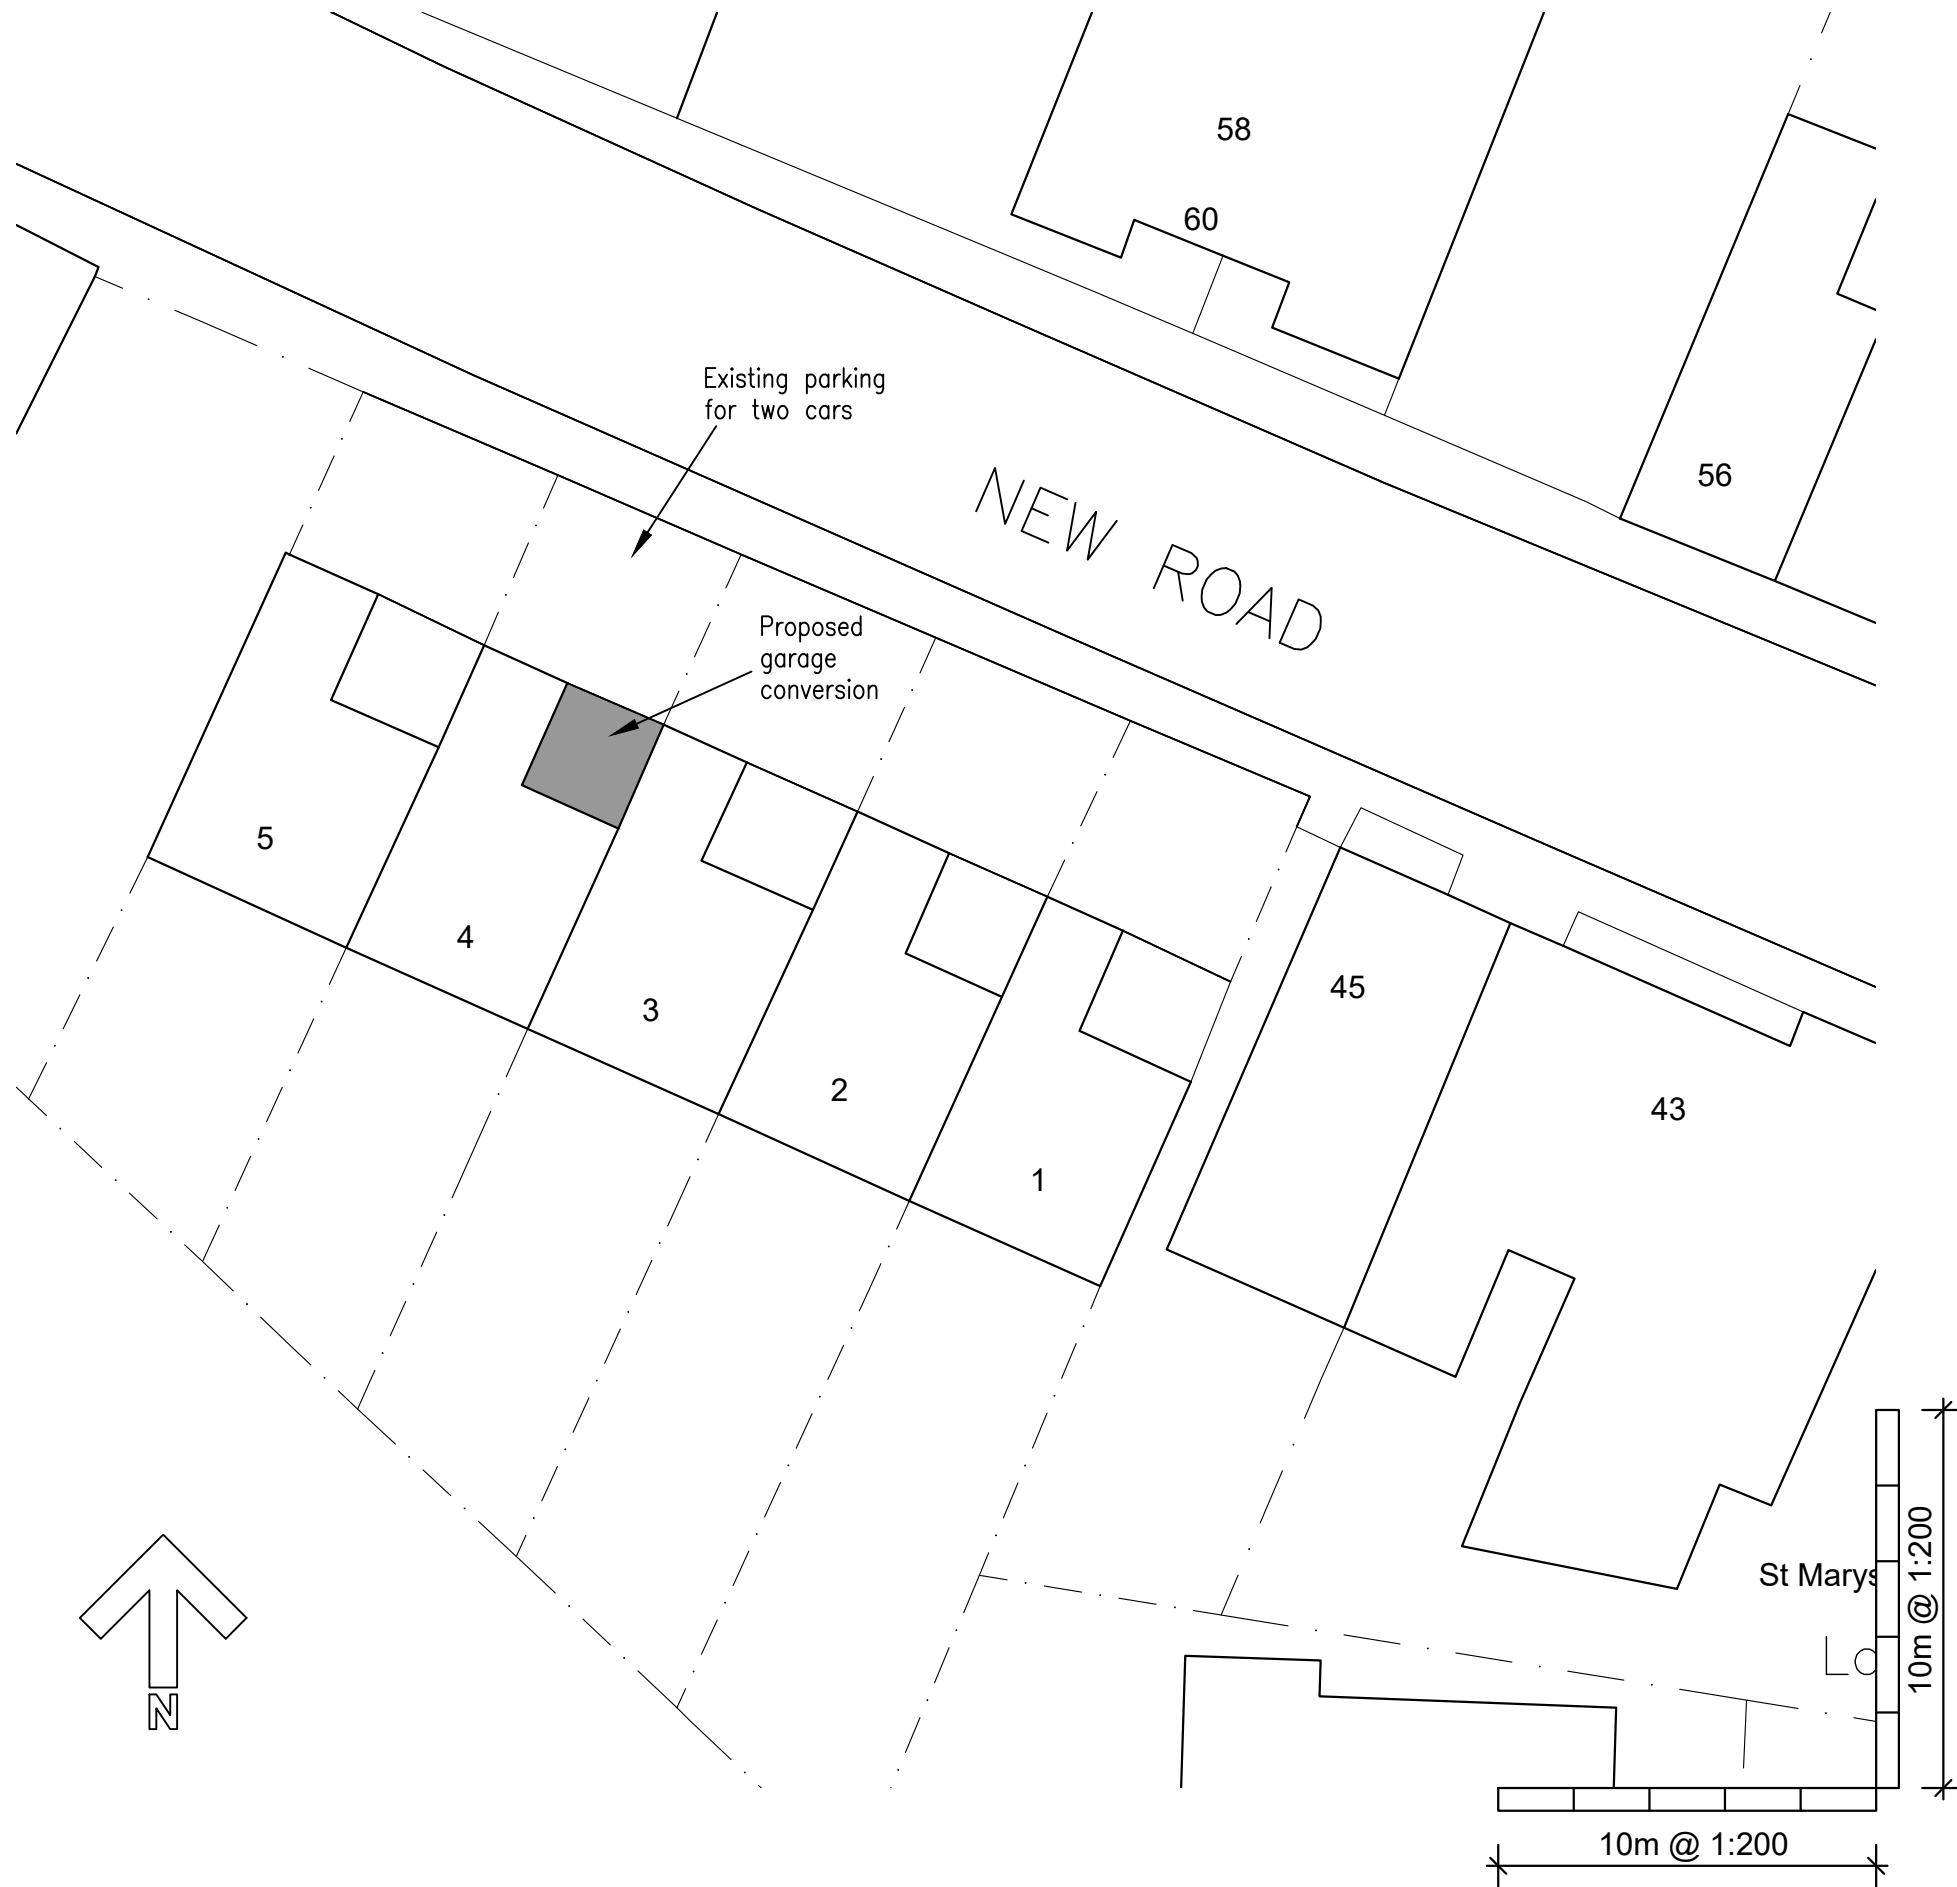

This drawing is copyright.

Site location plan 1:1250

Rev.	Description.	Date.

AT Design (Welwyn) Ltd Architectural Design Services 30c High Street, Welwyn, Herts AL6 9EQ Tel: 07931703297 - email: adamtrigg@hotmail.com

Title; Proposed alterations 4 Parkview Court New Road, Leighton Buzzard Beds, LU7 2LU Site plan & location plan

Scale : 1:200 at A3 Date : Jan 2022	Drawn by: AT

Drg.No: AT1033-01