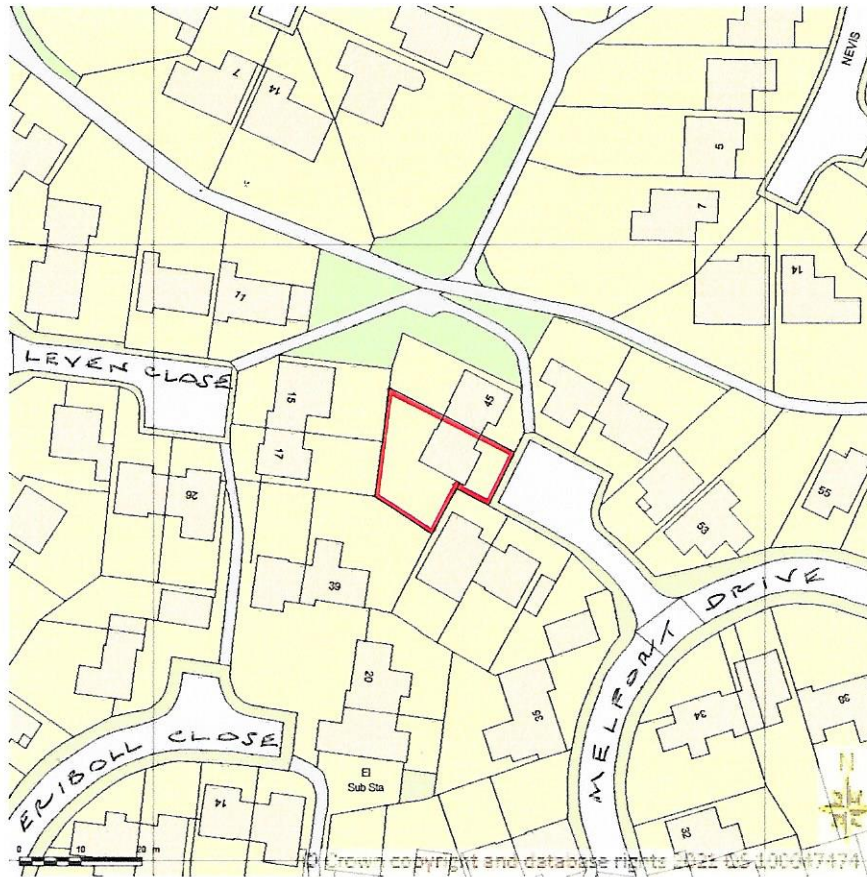

**SITE LOCATION PLAN
AREA 2 HA
SCALE 1:1250 on A4
CENTRE COORDINATES: 489947, 225068**

Supplied by Streetwise Maps Ltd
www.streetwise.net
Licence No: 100047474
29/09/2021 14:55

**43 MELFORT DRIVE
LINSLADE
LEIGHTON BUZZARD
LU7 2XN**