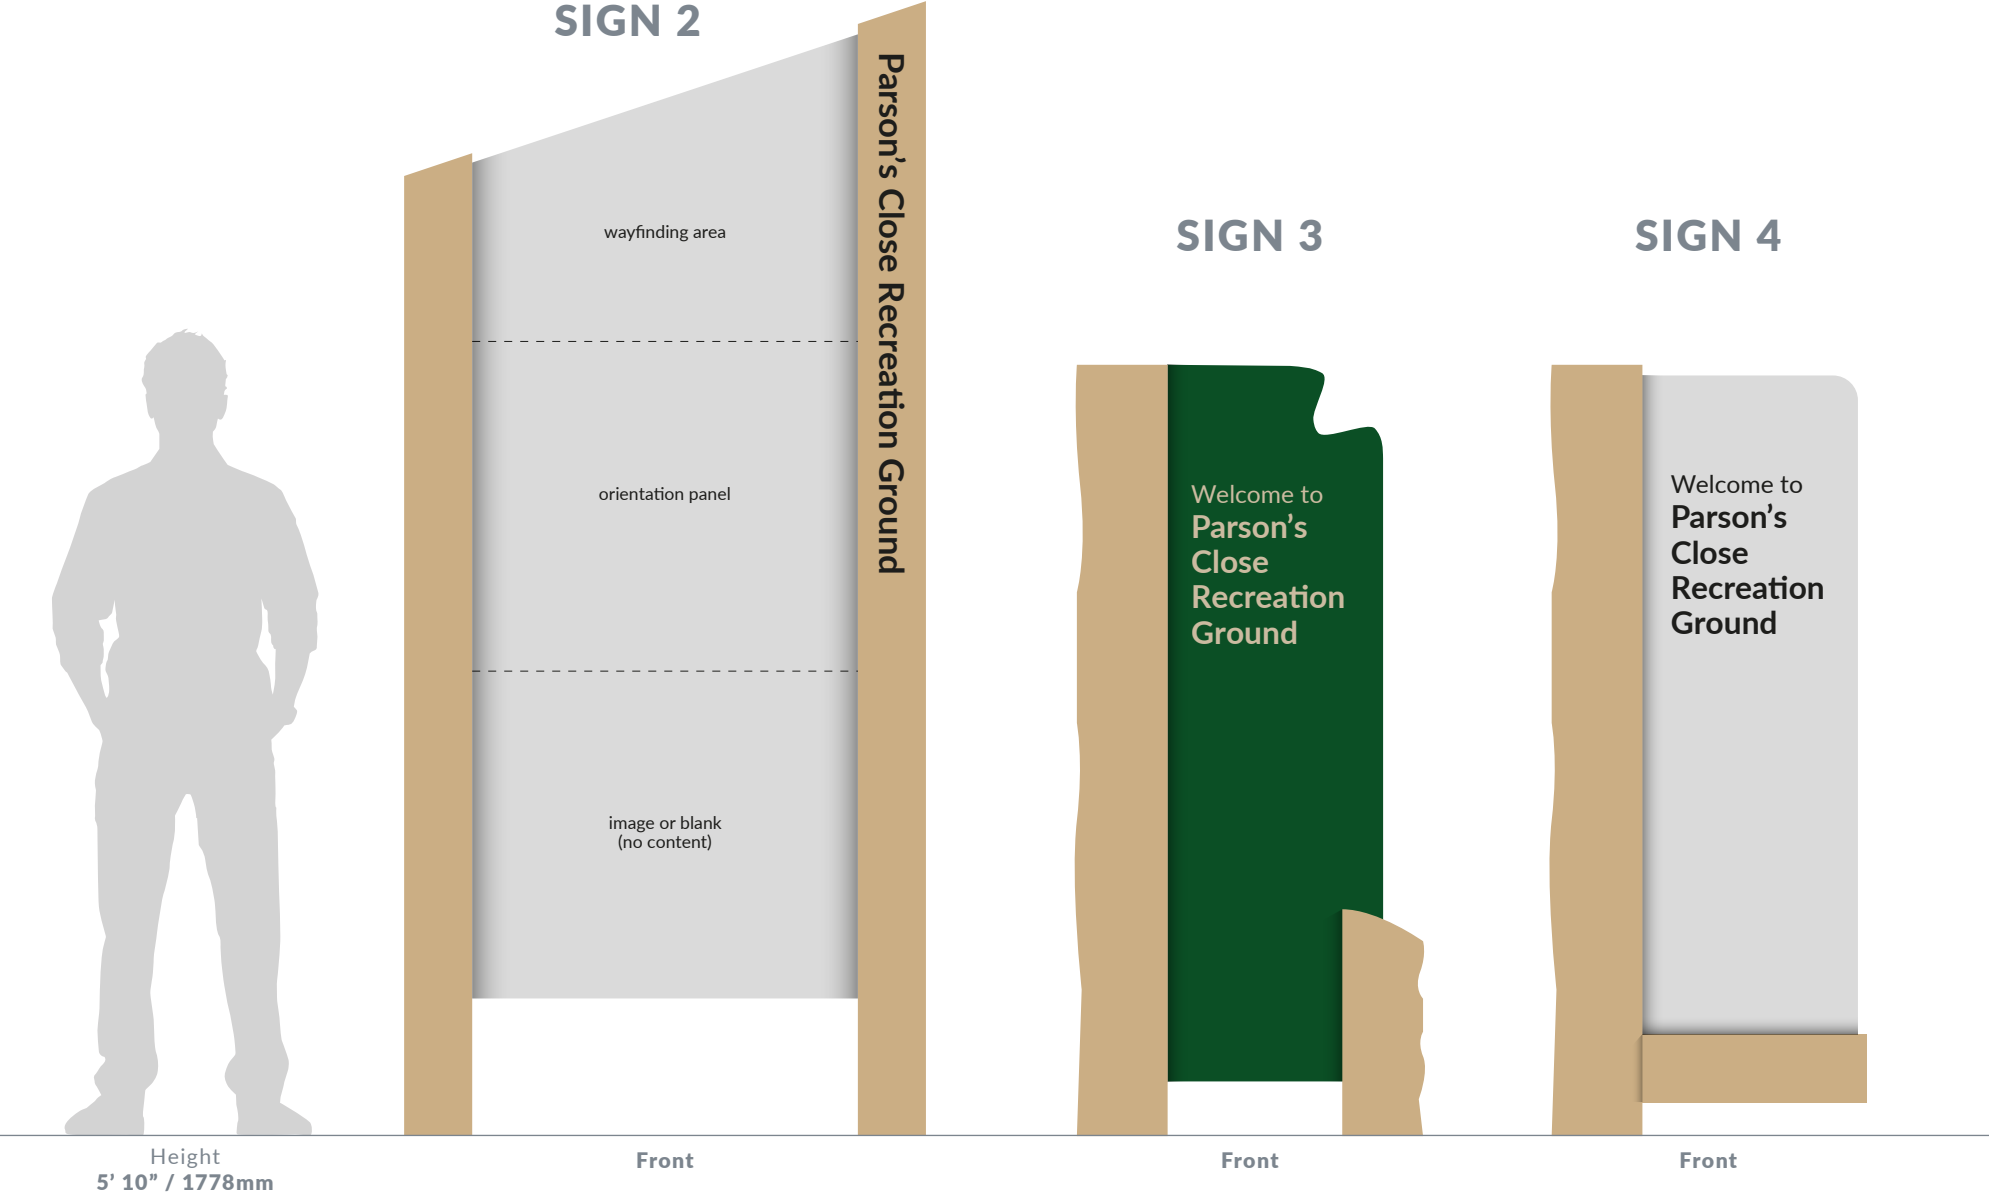

**LEIGHTON-LINSLADE TOWN COUNCIL
PARKS SIGNAGE**

QUOTE NO. 16487

Prepared for
IAN HAYNES

Head of Grounds & Environmental Services

OCTOBER 2019

The Council operate four parks within the Towns – Parsons’ Close Recreation Ground, Pages Park, Mentmore Park & Memorial Gardens, Linslade Recreation Ground.

They require interpretation and display signage to celebrate the varied histories of the parks to provide a memorable and eye-catching centre-piece.

SIGN 1

**BUILD BRANDS, ENHANCE ENVIRONMENTS
& CREATE CLEAR, SAFE SPACES WITH
INTUITIVE SIGNAGE & WAYFINDING**