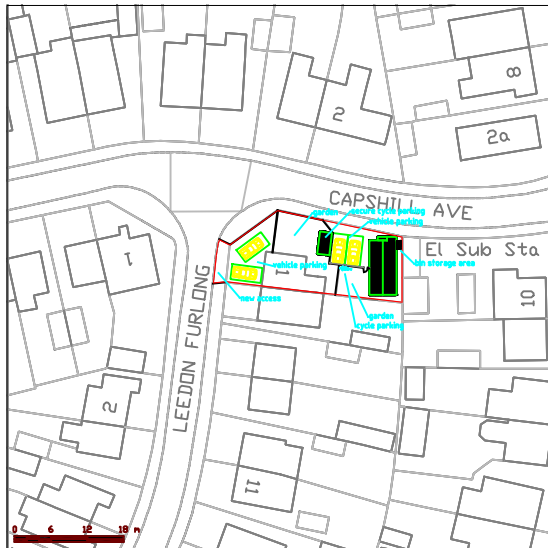

Block plan 1:500 - North is at the top of this plan

Site location plan 1:1250 - North is at the top of this plan

156 Honeyhill Road
Bedford
Bedfordshire
MK40 4PD

Tel/Fax: 01234 297496
Mobiles: 07855 852991/2

Email: email@j-jacs.co.uk
Web address: www.j-jacs.co.uk

Project			proposed new dwelling
Client			Mr & Mrs Molyneux
Site Address			1 Leedon Furlong, Leighton Buzzard
Approved	Date	Scales	
prelim	Jun 20	1:500, 1:1250	
Drawing No.		Sheet	
JJ20-001		002	